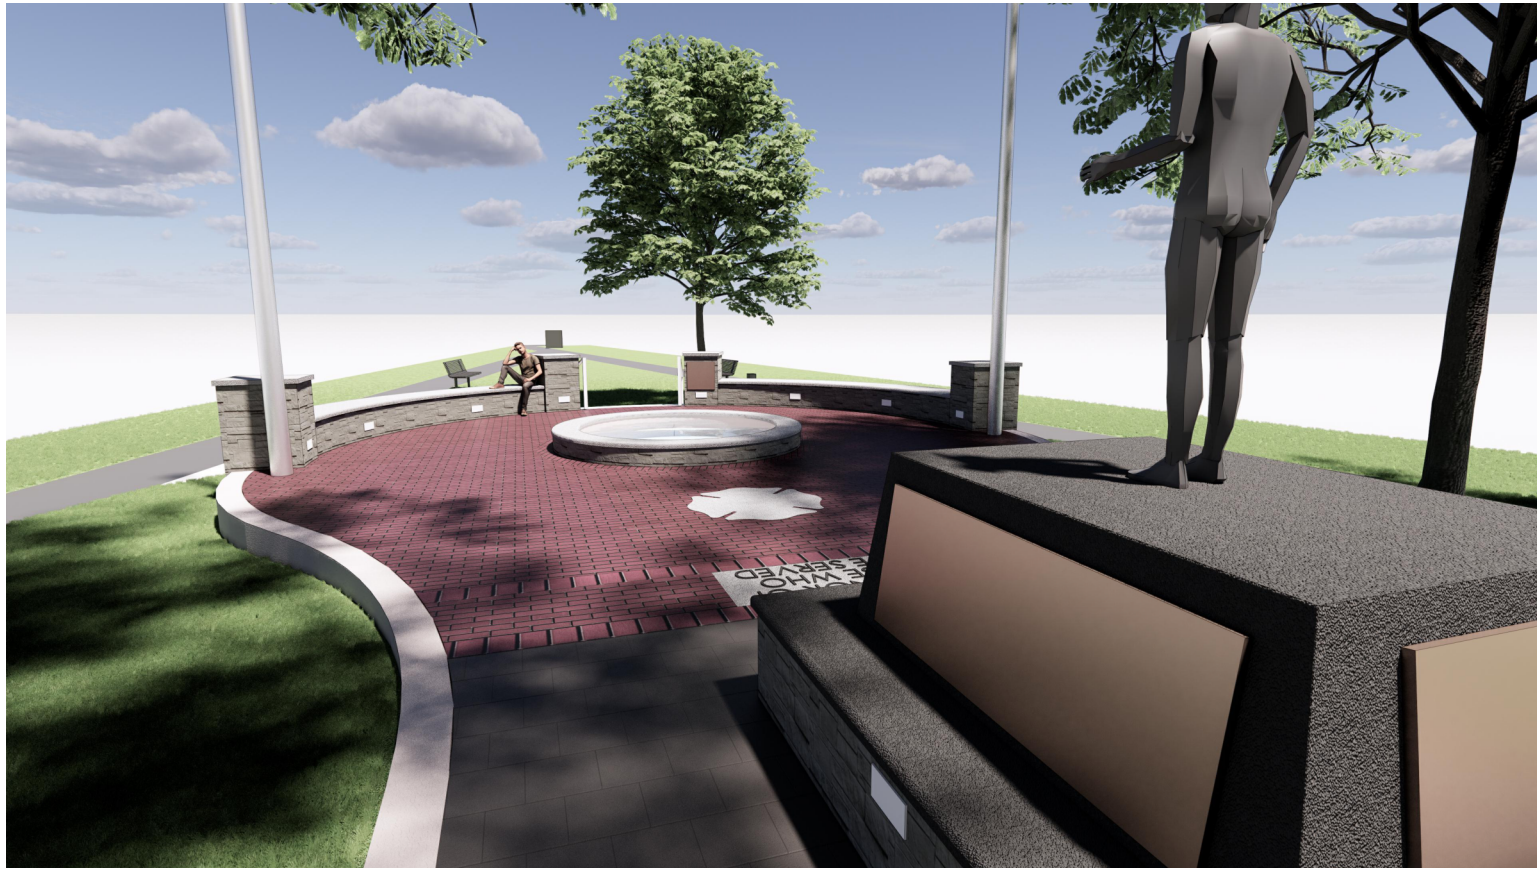

# FIREFIIGHTERS MEMORIAL PLAZA

**CAST STONE - TYPE 1**  
USED FOR SEAT WALL CAP, POND CAP,  
MALTESE CROSS, GROUND MESSAGE

**CAST STONE - TYPE 2**  
MONUMENT BASE

**NATURAL STONE BASE**