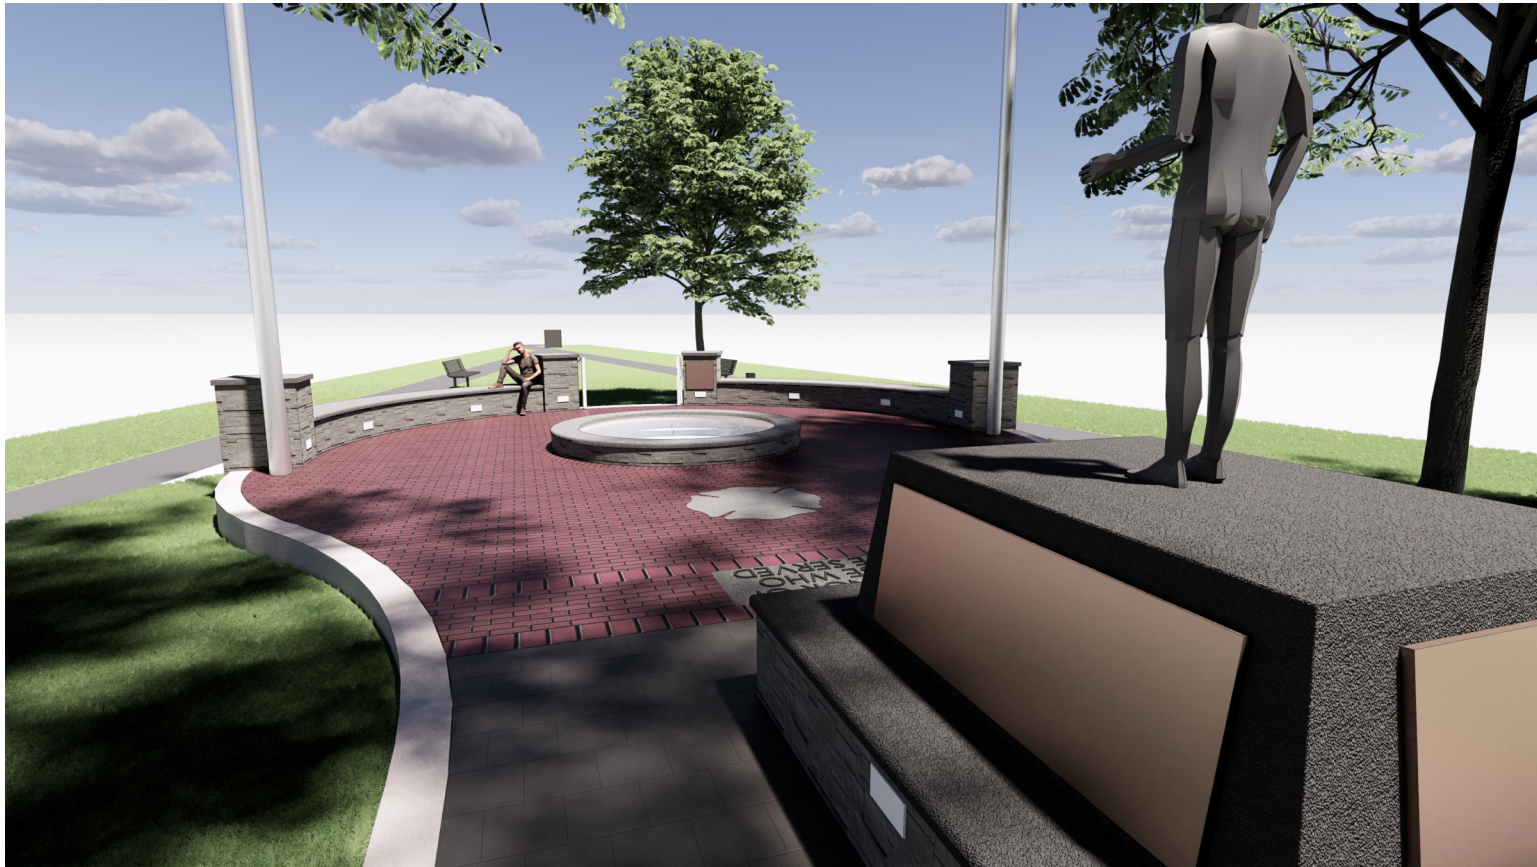

# FIREFIIGHTERS MEMORIAL PLAZA

**CAST STONE - TYPE 1**  
USED FOR SEAT WALL CAP, POND CAP,  
MALTESE CROSS, GROUND MESSAGE

**CAST STONE - TYPE 2**  
MONUMENT BASE

**NATURAL STONE BASE**